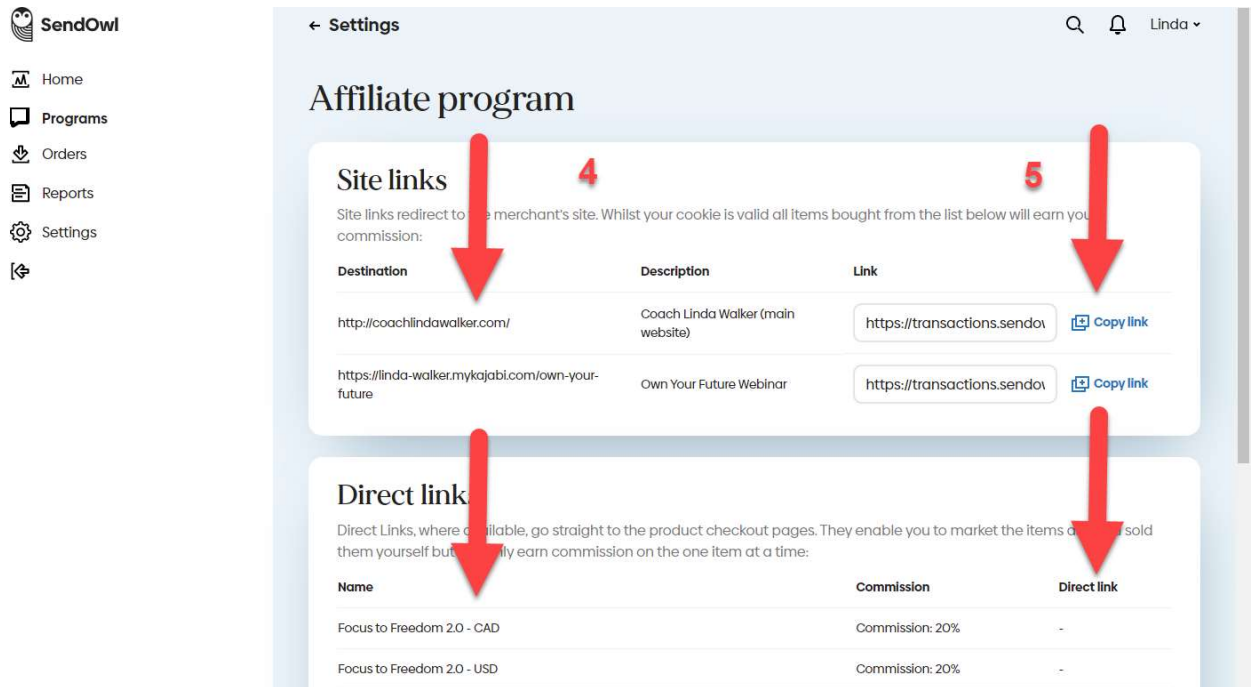

1. Identify the **Destination of the particular campaign** (see #4) that is being promoted. Site links are where you will find the event or site to promote. Direct links are used when you are promoting a specific program.
2. Copy the **link affiliated** to that campaign.